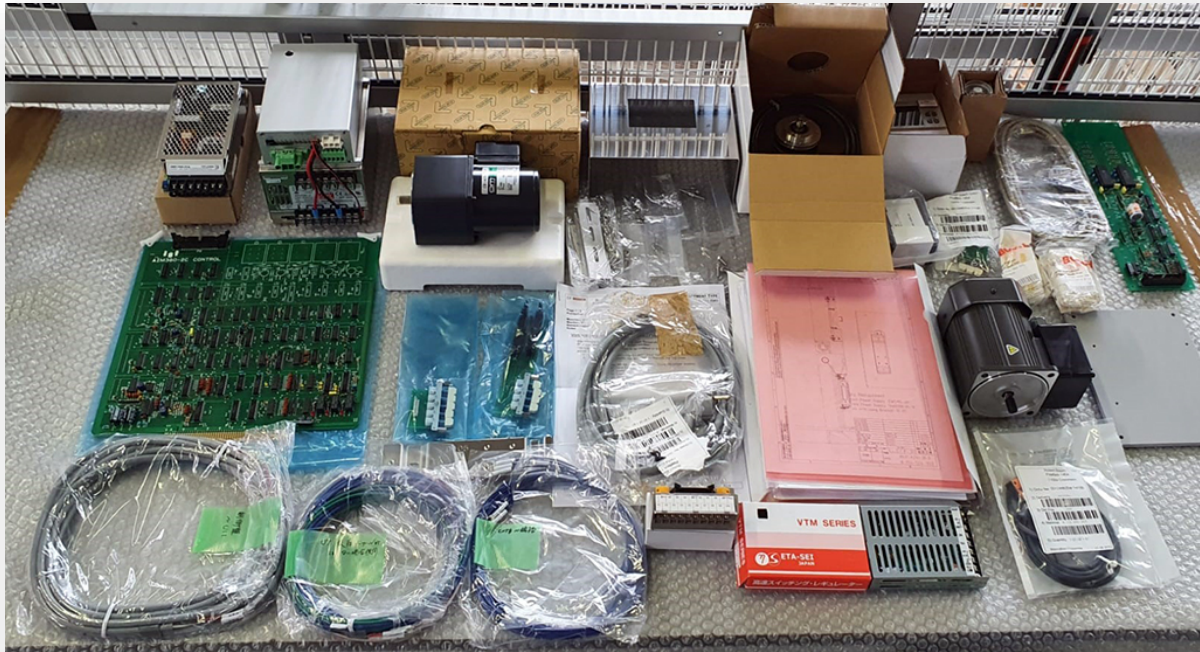

EISAI INSPECTION MACHINE SPARE PARTS

EISAI INSPECTION MACHINE

5 ml FORMAT

15 ml FORMAT